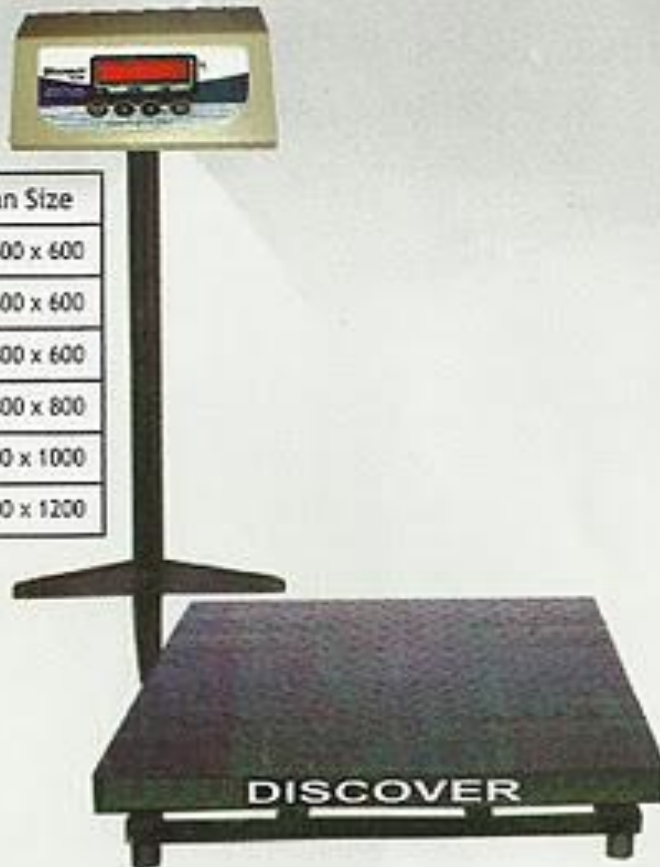

Retail Economy Scale

| Model No. | Capacity | Accuracy | Pan Size |
|-----------|----------|----------|------------|
| KETE 10 | 10Kg | 1gm | 225x275 mm |
| KETE 20 | 20Kg | 2gm | |
| KETE 30 | 30Kg | 2gm | |

Retail Table Top Scale

| Model No. | Capacity | Accuracy | Pan Size |
|-----------|----------|----------|------------|
| KETR 6 | 6Kg | 500mg | 240x300 mm |
| KETR 10 | 10Kg | 1g | |
| KETR 15 | 15Kg | 1g | |
| KETR 20 | 20Kg | 2g | |
| KETR 30 | 30Kg | 2/5g | |

GOVT. OF INDIA
DISCOVER

DISCOVER

Coin Scale

Features

- Durable Scale body for long life use.
- Complete Powder Coated Structure.
- Coin Storage Capacity 2000 Coins.
- Attractive LEP Series on duty side of Pillar.
- Easy to read 25 mm.
- Bright Led display.
- Com Lock for coin storage box.
- In built count counter facility
- Good quality matron studding platform.
- Slim design for attraction and easy part ability.
- Best coin mechanism with rejection bar.
- Inzuilt battery backslap.
- Big platform for contents standing.

DISCOVER

KEP

HEAVY DUTY PLATFORM SCALE

| Model No. | Capacity | Accuracy | Pan Size |
|-----------|----------|----------|-------------|
| KEP-300 | 300Kg | 50g | 600 x 600 |
| KEP-500 | 500Kg | 50g | 600 x 600 |
| KEP-500 | 500Kg | 50g | 800 x 600 |
| KEP-500 | 500Kg | 50g | 800 x 800 |
| KEP-1000 | 1000Kg | 100g | 1000 x 1000 |
| KEP-2000 | 2000Kg | 200g | 1200 x 1200 |