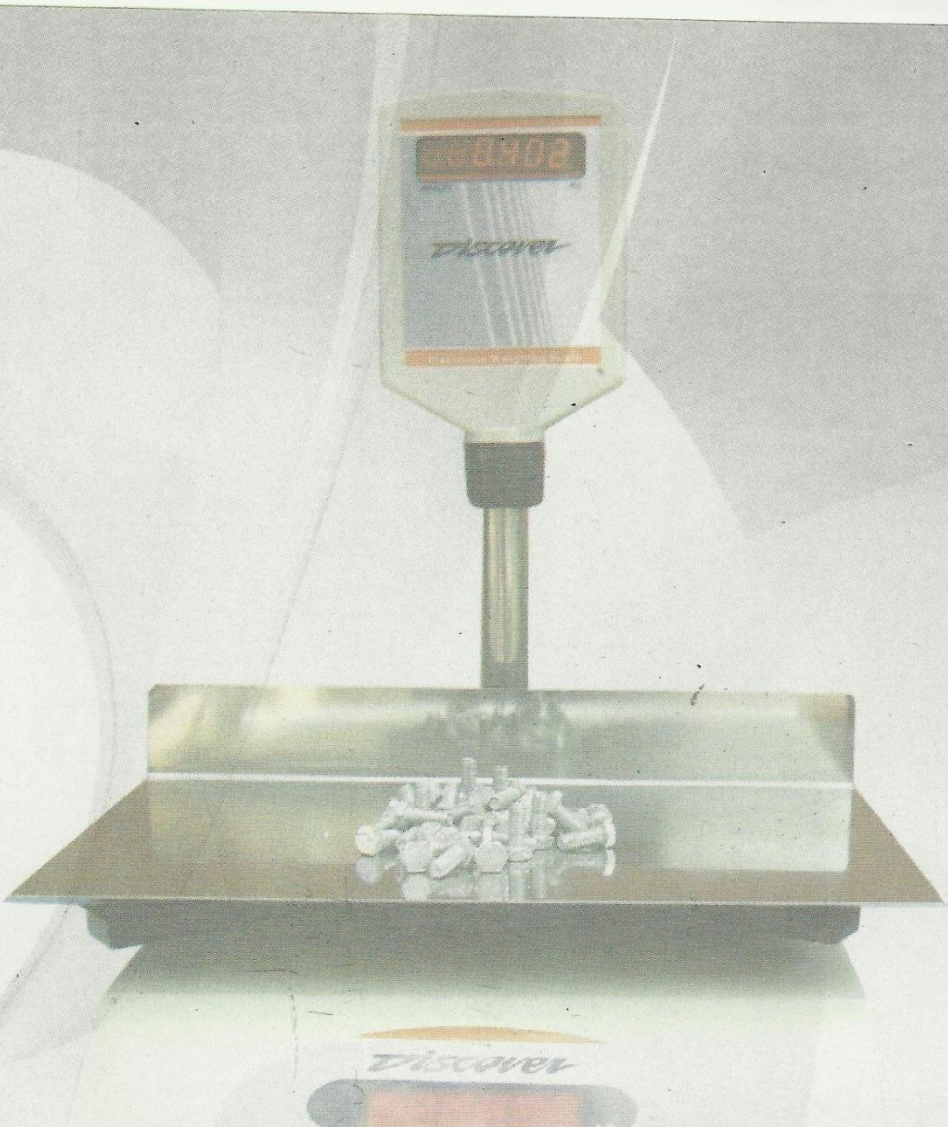

KANTA WALLA ENTERPRISES

Mfg. of : All Types of Digital Weighing Scales

Ph : 27619880, Mob: 9891882432, Email : urdemon@gmail.com

Dealer :